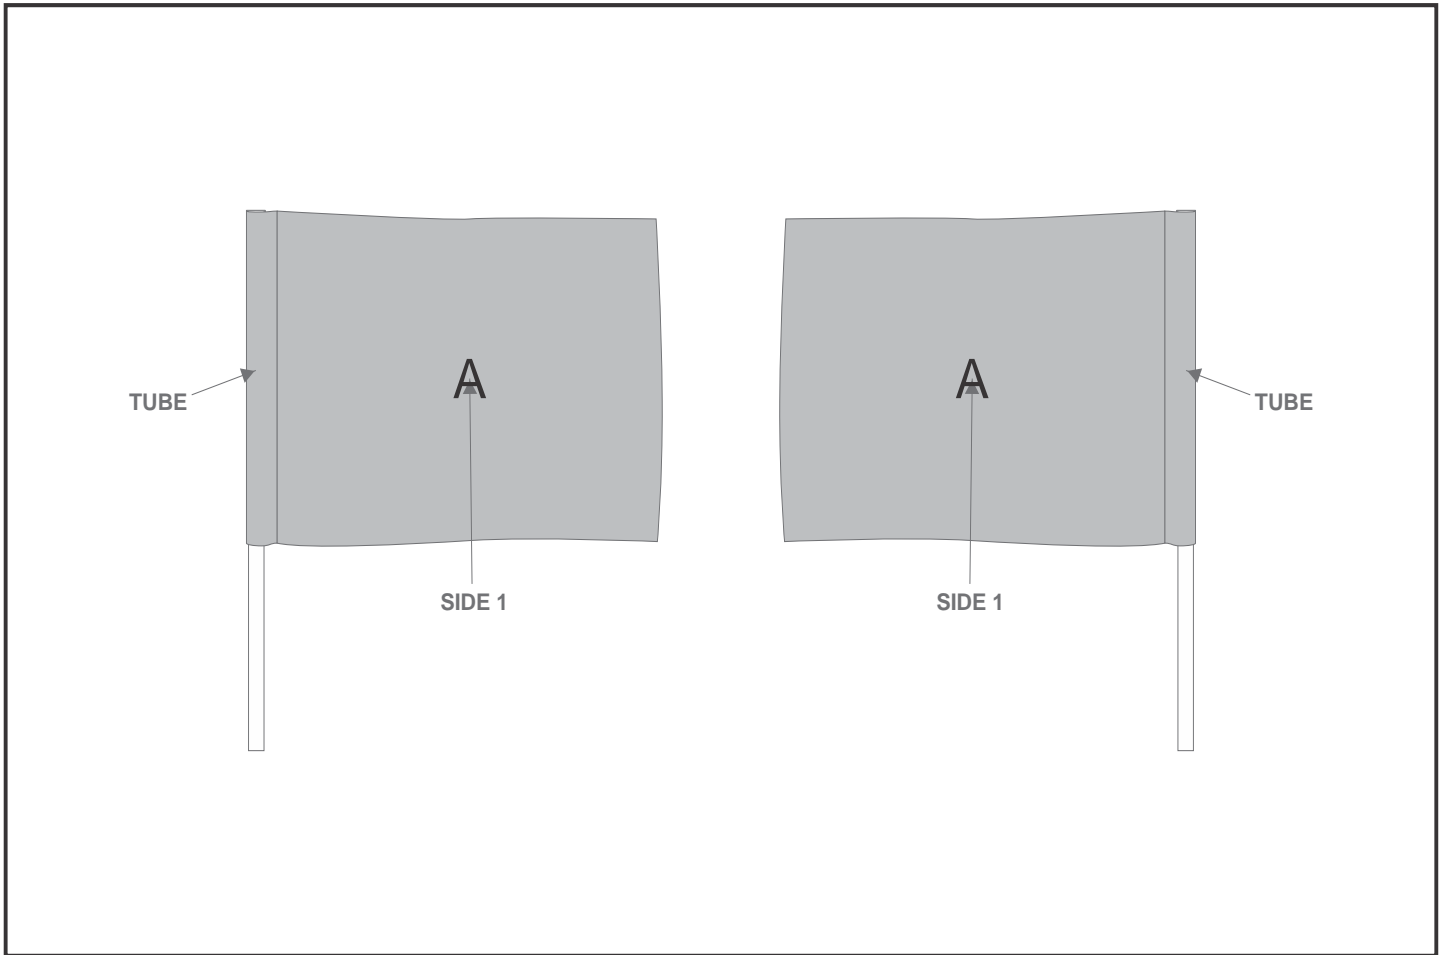

## Need to know:

- Includes 1-Position Sublimation (setup fees apply)
- Please Note: We cannot guarantee 100% logo Alignment on all Brandable Panels.

## Branding Options:

Position	Branding Method (Branding Code)	No. of Colours	Dimension
A	Custom Sublimation A (CPSUB-A)	Full Colour	1120mm wide x 390mm high